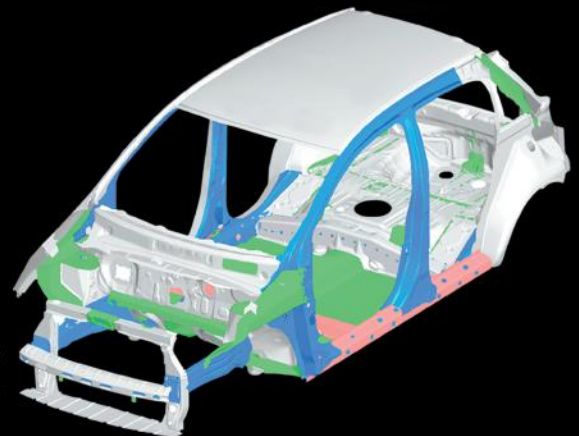

- 440 MPa
- 590 MPa
- 90 MPa